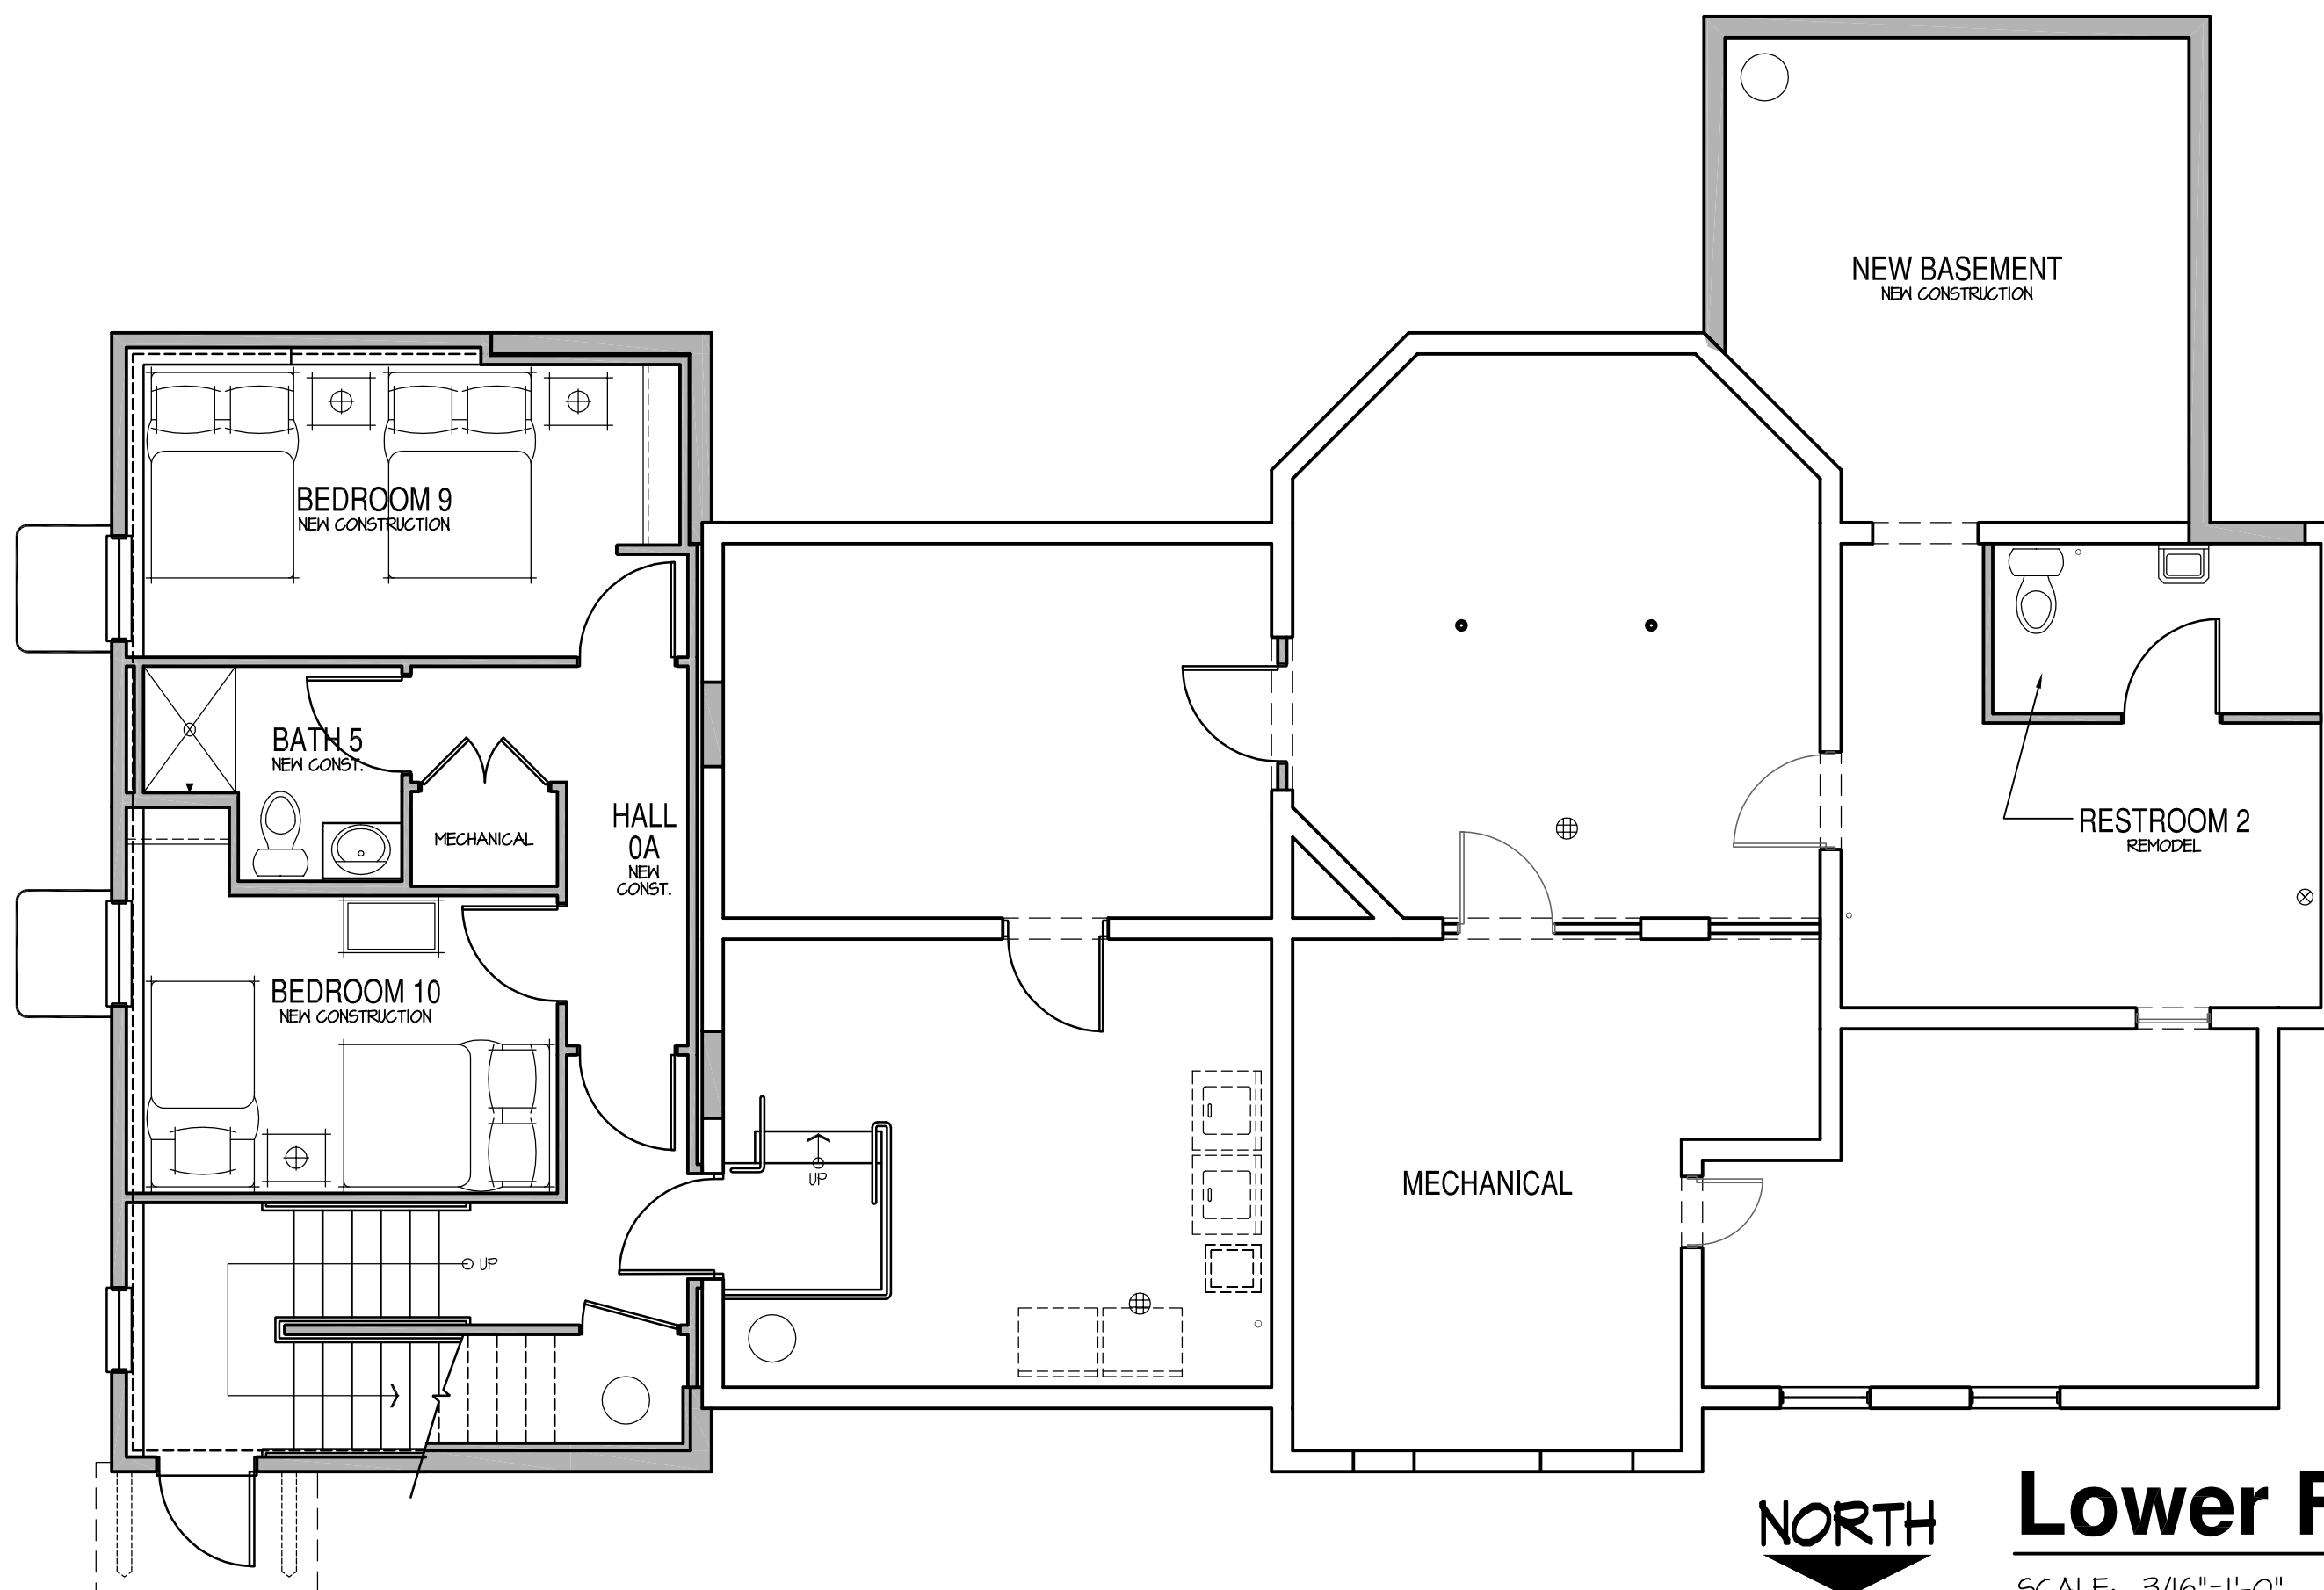

NORTH Site Plan
 SCALE: 1/8"=1'-0"

Saint Joseph Emergency Family Shelter Expansion

Chatholic Charities Diocese of Des Moines

1535 Eleventh Street, Des Moines, Iowa

bsbdesign.com

The drawings presented are illustrative of character and design intent only, and are subject to change based upon final design considerations.

10 March 2010

© 2009 BSB Design, Inc.

Upper Floor

SCALE: 3/16"=1'-0"

Main Floor

SCALE: 3/16"=1'-0"

Lower Floor

SCALE: 3/16"=1'-0"