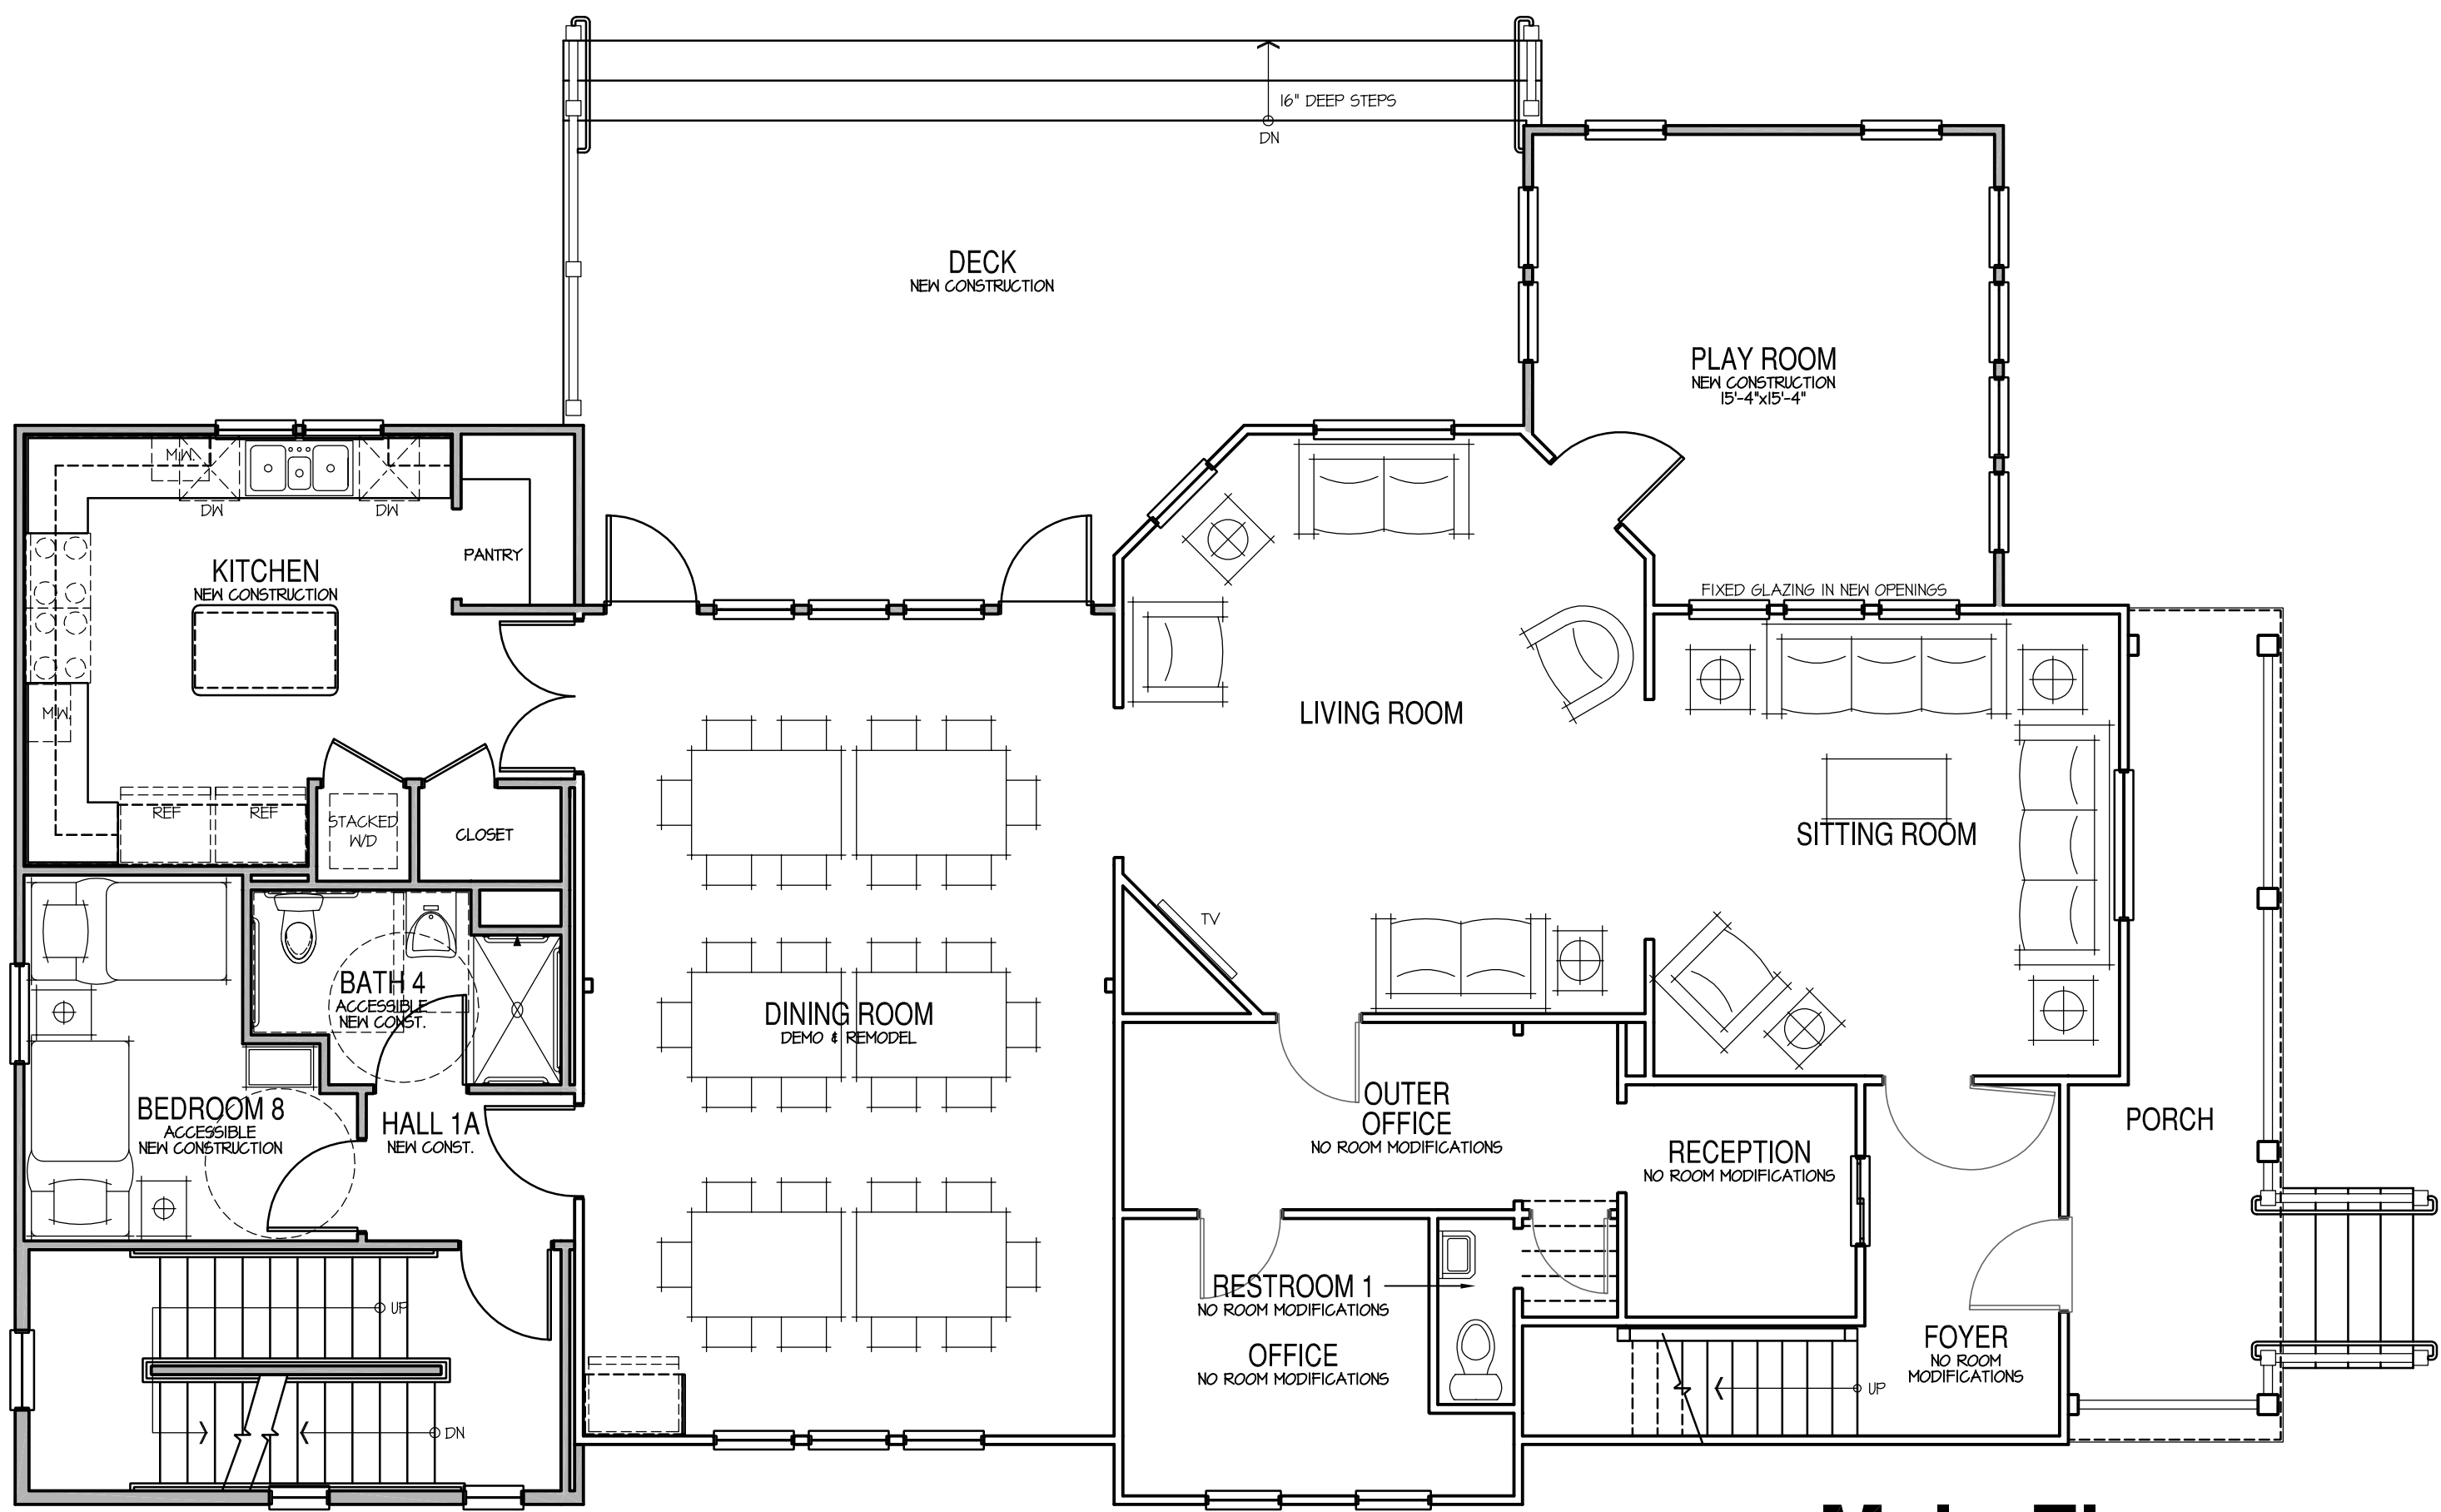

NORTH Site Plan
 SCALE: 1/8"=1'-0"

Saint Joseph Emergency Family Shelter Expansion

Chatholic Charities Diocese of Des Moines

1535 Eleventh Street, Des Moines, Iowa

bsbdesign.com

The drawings presented are illustrative of character and design intent only, and are subject to change based upon final design considerations.

10 March 2010

© 2009 BSB Design, Inc.

Upper Floor

SCALE: 3/16"=1'-0"

Main Floor

SCALE: 3/16"=1'-0"

Lower Floor

SCALE: 3/16"=1'-0"