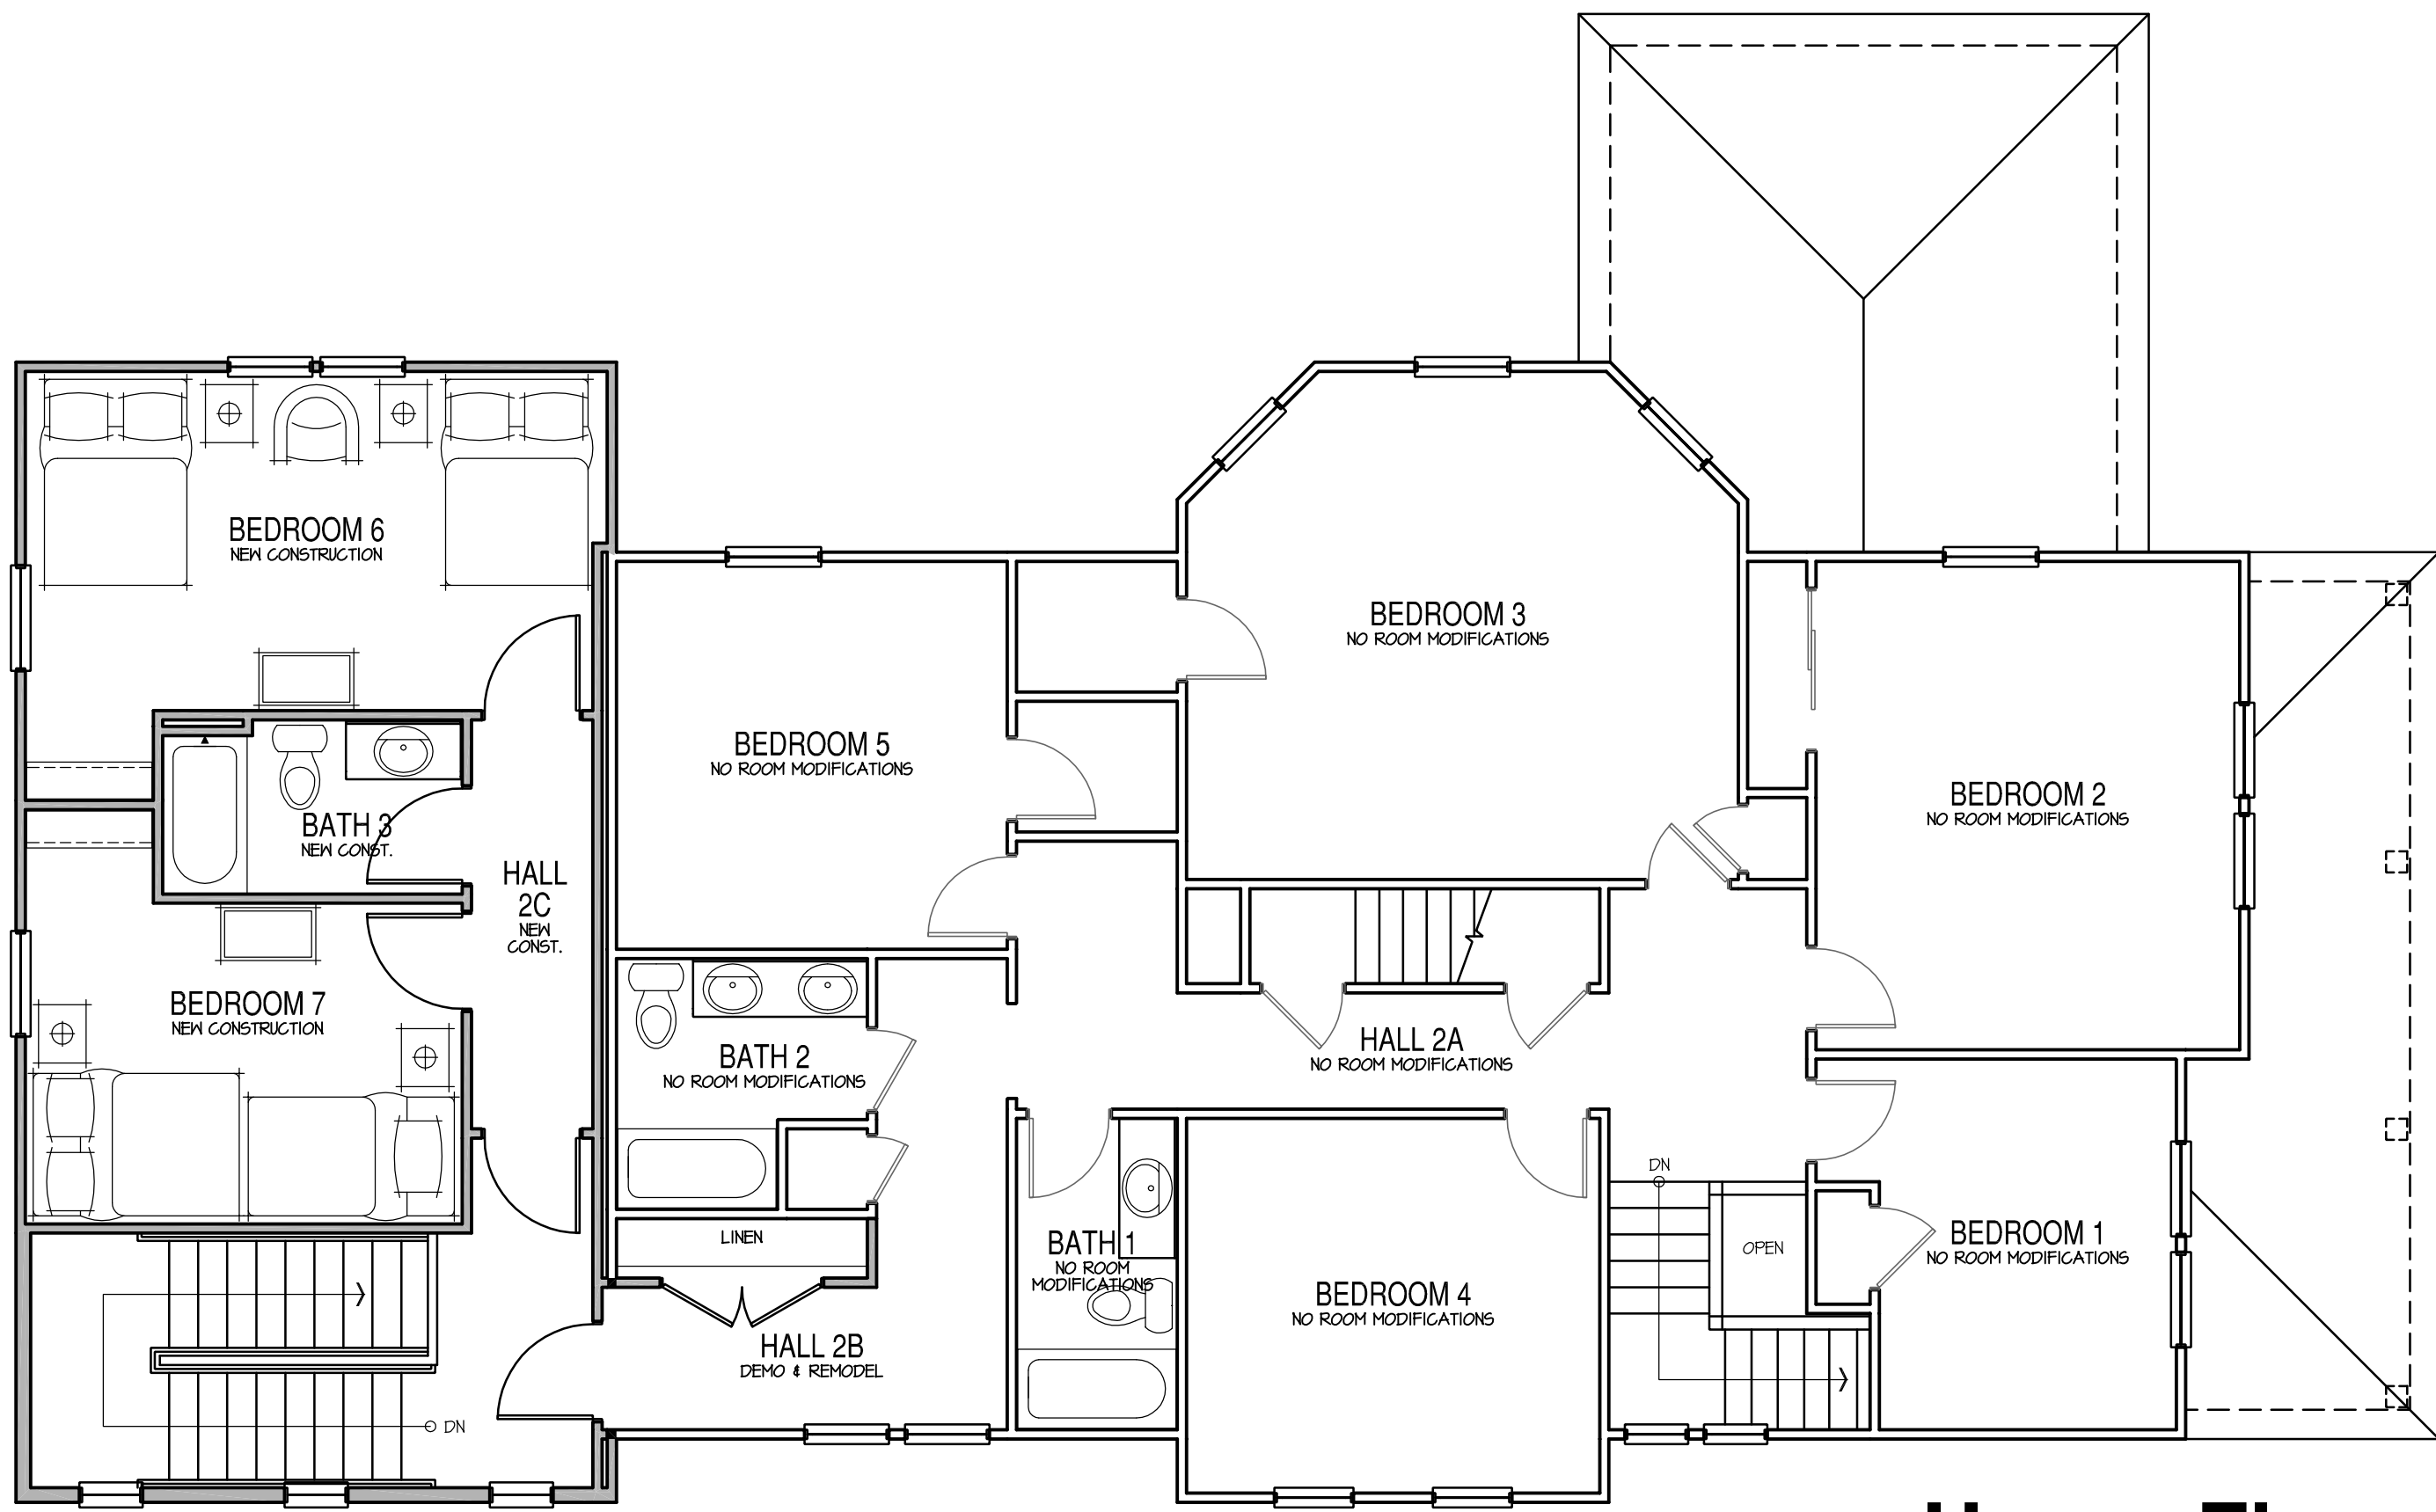

NORTH Site Plan
 SCALE: 1/8"=1'-0"

Saint Joseph Emergency Family Shelter Expansion

Chatholic Charities Diocese of Des Moines

1535 Eleventh Street, Des Moines, Iowa

bsbdesign.com

The drawings presented are illustrative of character and design intent only, and are subject to change based upon final design considerations.

10 March 2010

© 2009 BSB Design, Inc.

Upper Floor

SCALE: 3/16"=1'-0"

Main Floor

SCALE: 3/16"=1'-0"

Lower Floor

SCALE: 3/16"=1'-0"